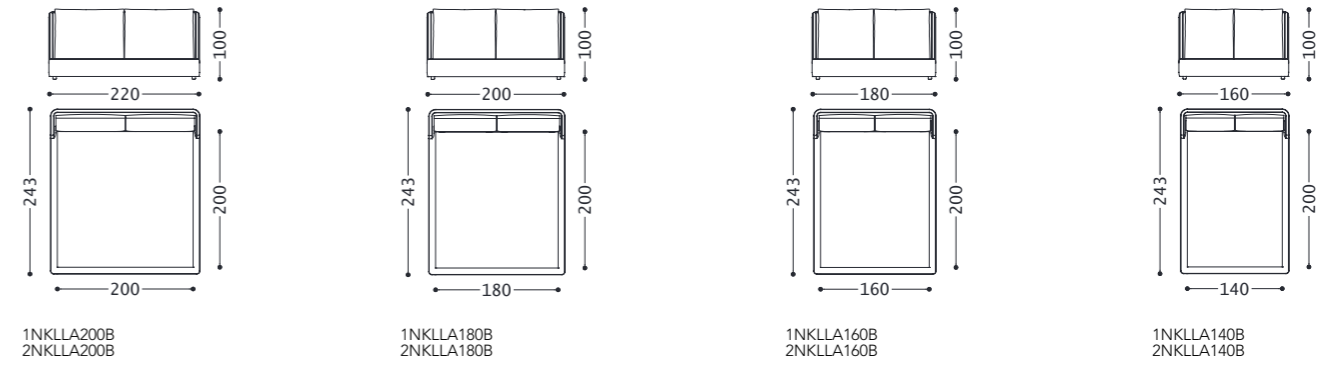

SENZA DOGHE/WITHOUT SLATS/SANS LATTES/OHNE LATTENROST