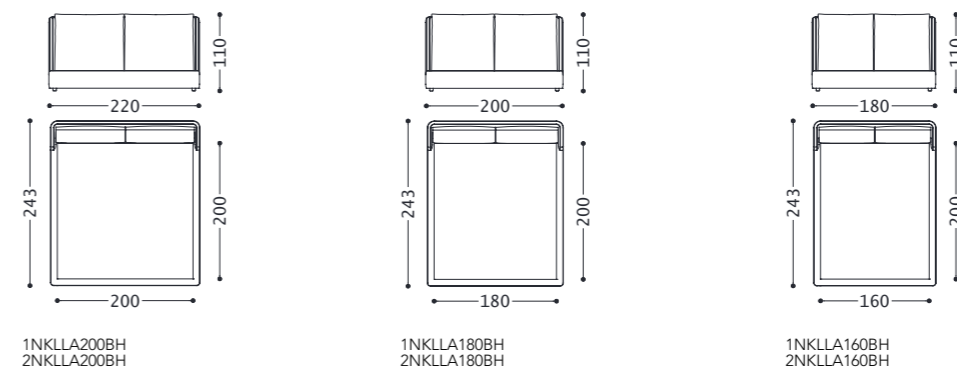

SENZA DOGHE/WITHOUT SLATS/SANS LATTES/OHNE LATTENROST