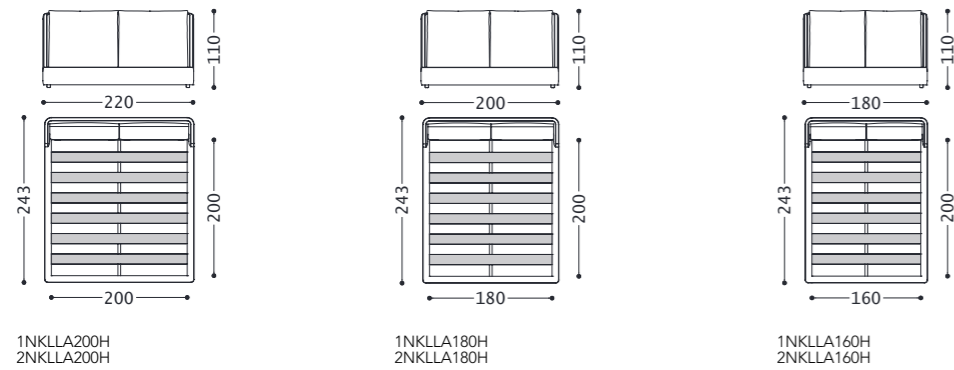

CON DOGHE/WITH SLATS/À LATTES/MIT LATTENROST