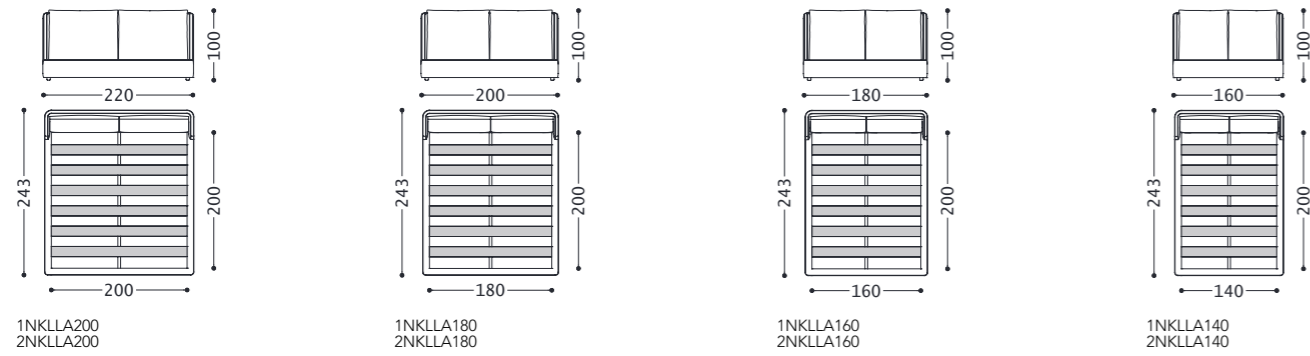

CON DOGHE/WITH SLATS/À LATTES/MIT LATTENROST